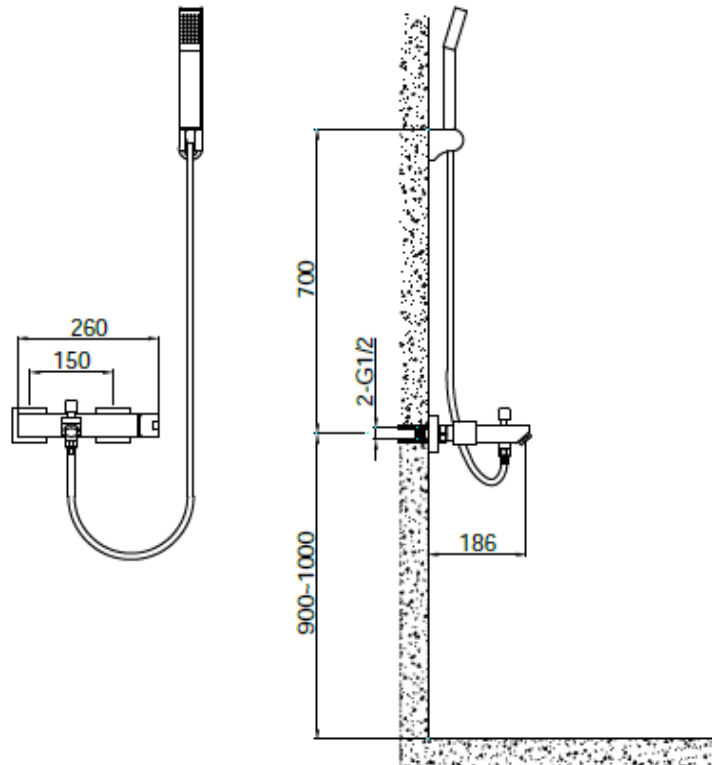

Brand : Primy, China
Name : VEZERE exposed b/s mixer with hand shower
Item Code : 70601
Designer :
Color / Finish: Stainless steel
Dimensions : 186mm spout projection

Product info:

- Exposed b/s mixer
- Hand shower